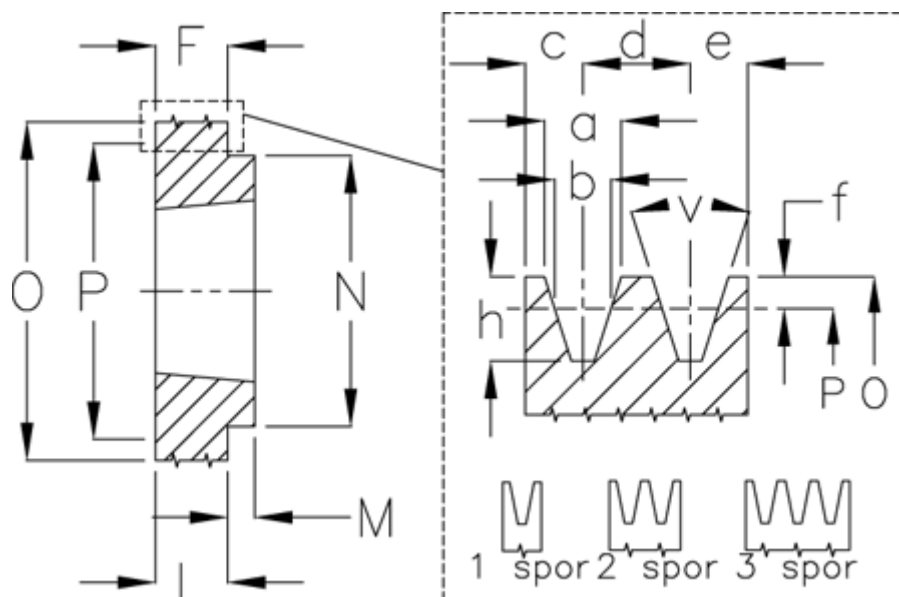

Article number: 604111011801

Description: V-belt pulley SPB 118/1 TL1610

Measures

a	= 16.3	For bush	= 1610	P	= 118
b	= 14.0	h	= 17.5	Type	= SPB
Bush ζ max	= 42	J	= -	v	= 34 grader
c	= 12.5	L	= 25		
d	= 19.0	m	= -		
e	= 12.5	N	= -		
f	= 3.5	Number of ribs	= 1		
F	= 25	O	= 125.0		